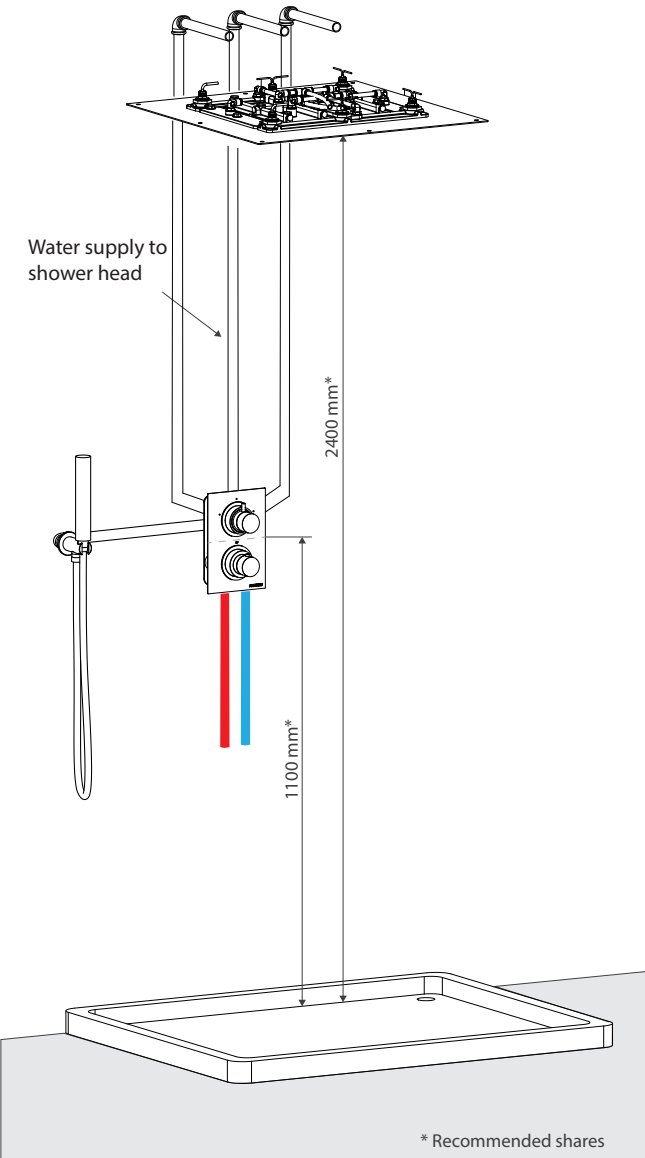

FLUID 95X40 TOPRAIN

AQUADEMY

art. **S018-00C** stainless steel

Finishes

-  brushed
-  gold
-  white

Description

- Built-in overhead shower 950x400 mm
- 3 water-patterns (rain, nebuliser, waterfall)
- fixing system
- 1/2" connections
- N.B.
- to be teamed with a 3/4" high flow thermostatic mixer for temperature and on/off water control and to a diverter with 3 outputs to manage the single outputs
- to be teamed with a diverter in configurations where more water features are envisaged

Flow chart

rain jet

nebuliser jet

waterfall jet

* Recommended shares

BUILT-IN OVERHEAD SHOWER 950X400 MM, STAINLESS STEEL, 3 WATER-PATTERNS

art. **S018-00C**