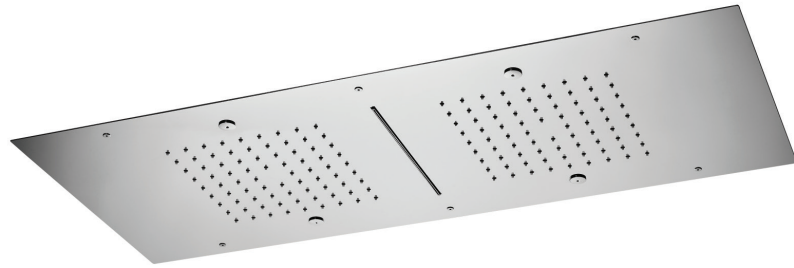

FLUID 95X40 TOPRAIN

AQUADEMY

art. **S018-00C** stainless steel

Finishes

-  brushed
-  gold
-  white

Description

- Built-in overhead shower 950x400 mm
- 3 water-patterns (rain, nebuliser, waterfall)
- fixing system
- 1/2" connections
- N.B.
- to be teamed with a 3/4" high flow thermostatic mixer for temperature and on/off water control and to a diverter with 3 outputs to manage the single outputs
- to be teamed with a diverter in configurations where more water features are envisaged

Flow chart

rain jet

nebuliser jet

waterfall jet

* Recommended shares

BUILT-IN OVERHEAD SHOWER 950X400 MM, STAINLESS STEEL, 3 WATER-PATTERNS

art. **S018-00C**