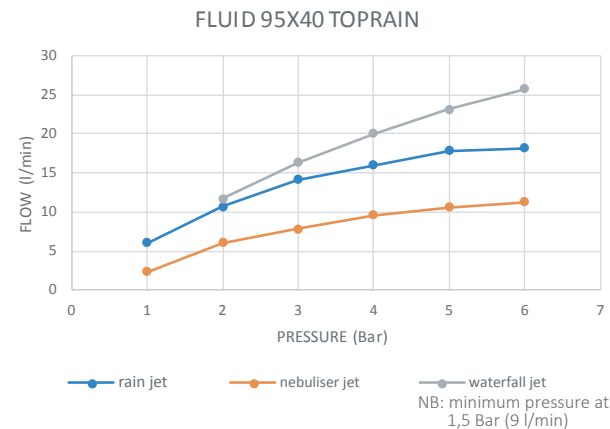

FLUID 95X40 TOPRAIN

AQUADEMY

art. **S018-00C** stainless steel

Finishes

-  brushed
-  gold
-  white

Description

- Built-in overhead shower 950x400 mm
- 3 water-patterns (rain, nebuliser, waterfall)
- fixing system
- 1/2" connections
- N.B.
- to be teamed with a 3/4" high flow thermostatic mixer for temperature and on/off water control and to a diverter with 3 outputs to manage the single outputs
- to be teamed with a diverter in configurations where more water features are envisaged

Flow chart

rain jet

nebuliser jet

waterfall jet

* Recommended shares

BUILT-IN OVERHEAD SHOWER 950X400 MM, STAINLESS STEEL, 3 WATER-PATTERNS

art. **S018-00C**