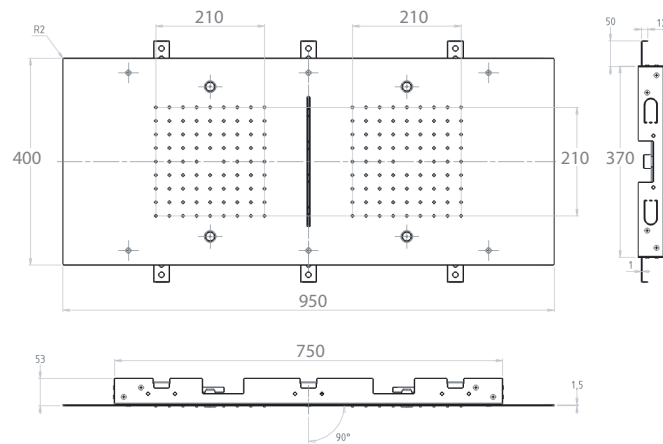

FLUID 95X40 TOPRAIN

AQUADEMY

art. **S018-00C** stainless steel

Finishes

-  brushed
-  gold
-  white

Description

- Built-in overhead shower 950x400 mm
- 3 water-patterns (rain, nebuliser, waterfall)
- fixing system
- 1/2" connections
- N.B.
- to be teamed with a 3/4" high flow thermostatic mixer for temperature and on/off water control and to a diverter with 3 outputs to manage the single outputs
- to be teamed with a diverter in configurations where more water features are envisaged

Flow chart

rain jet

nebuliser jet

waterfall jet

* Recommended shares

BUILT-IN OVERHEAD SHOWER 950X400 MM, STAINLESS STEEL, 3 WATER-PATTERNS

art. **S018-00C**